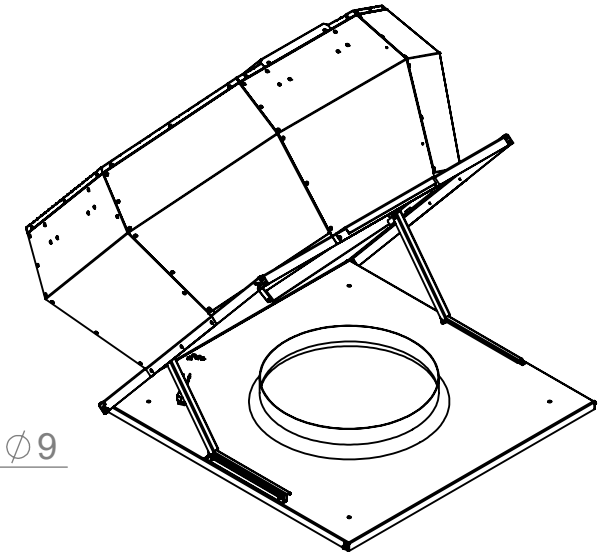

Cable outlet

Protection Mark  
according to ISO 16016

Created d.hancu  
Drawn d.hancu  
Released d.hancu  
Disabled

1:15 A4 mm

General tolerances  
DIN ISO 2768-c

**DVA630ECCP41**

**157377 00**