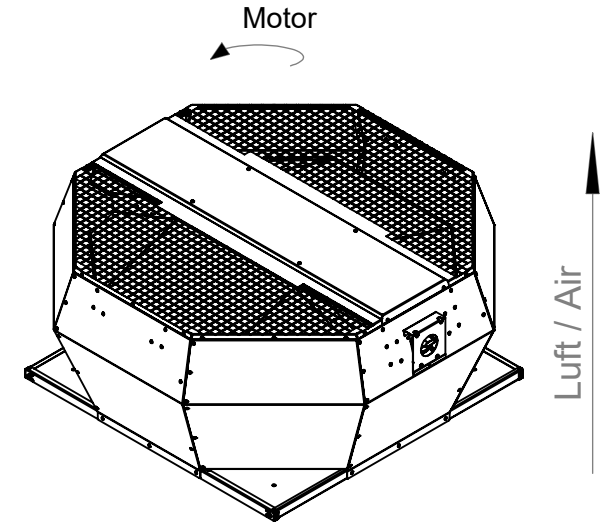

Cable outlet

Protection Mark  
according to ISO 16016

Created d.hancu  
Drawn d.hancu  
Released d.hancu  
Disabled

1:15 A4 mm

General tolerances  
DIN ISO 2768-c

**DVA630ECCP41**

**157377 00**