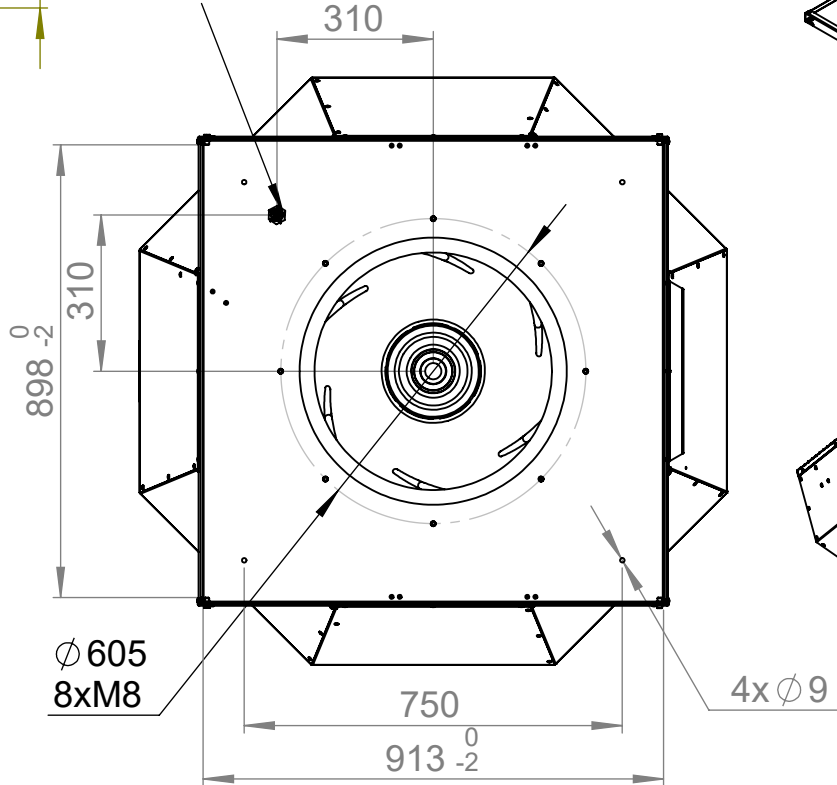

Cable outlet

Protection Mark  
according to ISO 16016

Created d.hancu  
Drawn d.hancu  
Released d.hancu  
Disabled

1:15 A4 mm

General tolerances  
DIN ISO 2768-c

**DVA630ECCP41**

**157377 00**